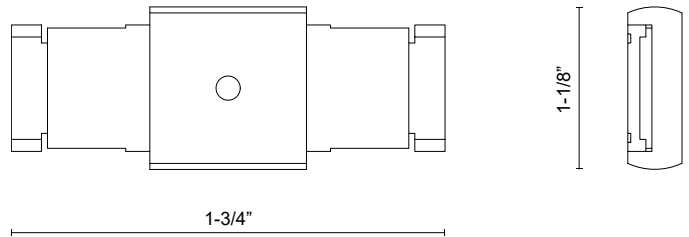

TRILO TRACK
TRC989971
CONNECTORS

PROJECT

SPECIFICATION DETAILS

Fixture Dimensions	INSTALL DIMENSION - L1-1/8" x W1-1/8" x H3/8"; TOTAL DIMENSION - L1-3/4" x W1-1/8" x H3/8"
Voltage	n/a, Isolation Connector
Location	Dry

* For custom options, consult factory for details.
* For warranty information, please visit www.kuzcolighting.com/warranty

DESCRIPTION

Transform your space effortlessly with Trilo's seamless connectors. Our slim connectors make wall-to-wall, ceiling-to-ceiling, or ceiling-to-wall configurations easy to create. Attach your track rail with ease for a versatile, dynamic lighting system that suits the needs of your space.

NOTE: This is an isolated connector. Connector does not supply power.

KUZCO

CANADA: 19054 28TH AVENUE - SURREY, BC V3Z 6M3
USA: 3035 E. LONE MOUNTAIN ROAD - LAS VEGAS, NV 89081

WWW.KUZCOLIGHTING.COM

© 2024 KUZCO LIGHTING. ALL RIGHTS RESERVED.

COMMENT